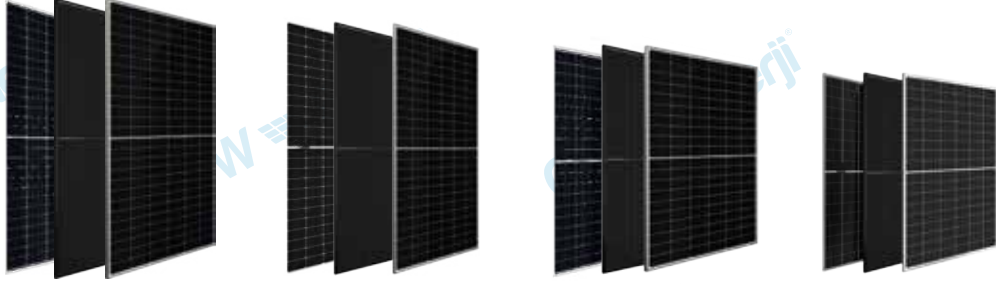

182mm
M10
PERC Mono
hücre

M10 Half-Cut Multi Busbar
PERC Monokristal
Güneş Panelleri
156PM10 620-565Wp

M10 Half-Cut Multi Busbar
PERC Monokristal
Güneş Panelleri
144PM10 555-520Wp

M10 Half-Cut Multi Busbar
PERC Monokristal
Güneş Panelleri
120PM10 465-440Wp

M10 Half-Cut Multi Busbar
PERC Monokristal
Güneş Panelleri
108PM10 430-380Wp

125mm
IBC
hücre